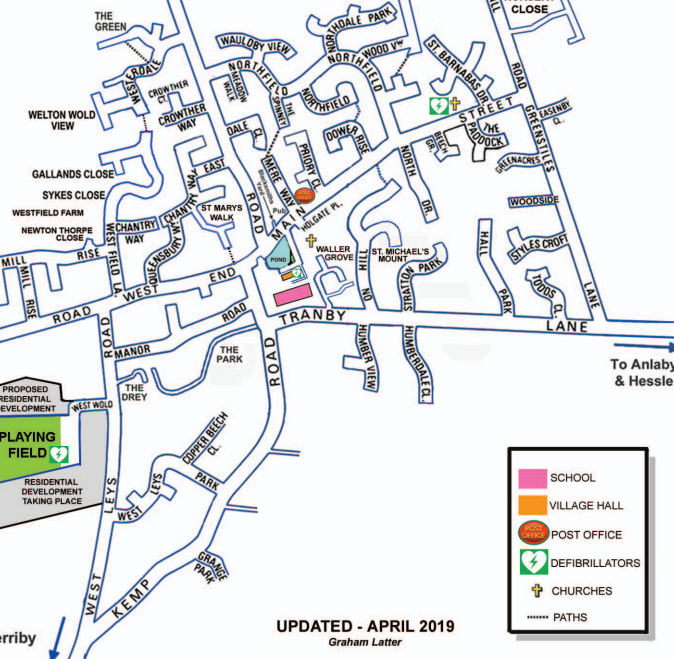

# Swanland Street Map

To Great Gutter Lane  
To Willerby (via Great Gutter Lane)  
To West Ella

Allotments  
To Melton & South Hunsley School

To Anlaby & Hesse

To North Ferryby

UPDATED - APRIL 2019  
Graham Latter

-  SCHOOL
-  VILLAGE HALL
-  POST OFFICE
-  DEFIBRILLATORS
-  CHURCHES
-  PATHS